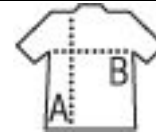

BABY BODYSUIT

Quality

RIB 1x1 180
100% combed Ringspun cotton

Style

CLASSIC
Collar, cuff and leg binding
Cap sleeves
Bottom popper fastening

SOL'S®

Size	03 06M	06 12M	12 18M	18 23M
------	-----------	-----------	-----------	-----------

60/67 cm 40/21	68/74 cm 42/22	75/81 cm 44/23	82/86 cm 46/24
----------------	----------------	----------------	----------------

PACKING

10

100

Carton size
weight :

60 x 40 x 20 cm
6,5 kg

FEATURES

WATERPROOF