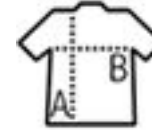

## 600D POLYESTER SPORTS BAG

Quality

Style

Large opening on top with double zip pull  
 1 isothermal side pocket  
 1 side shoe compartment  
 Side mesh detail for better ventilation

Size

TUN

40 x 25 x 23 cm

### PACKING

### FEATURES

1

20

Carton size  
weight :

43 x 33 x 45 cm  
11 kg

**NEW**

Black / Neon lime

Camo / Royal blue