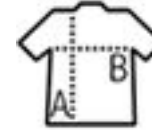

## 600D POLYESTER BRIEFCASE

Quality

Style

- Zip main compartment
- 1 front pocket
- Padded interior
- Faux leather yoke
- Nylon carrying handle
- Adjustable and removable nylon shoulder strap
- Sewed inside bottom

### Size TUN

5 x 40 x 28 cm