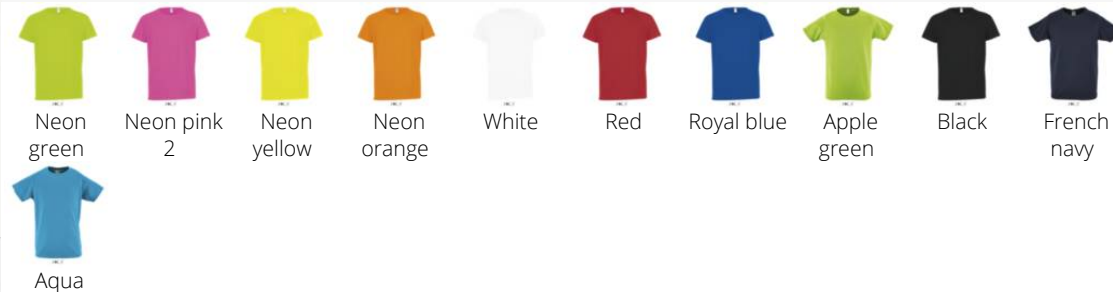

FEATURES

SUBLIMATION
PRINTING

DRY FIT