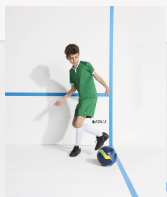

SHORT-SLEEVED ADULT SHIRT

Quality

100% polyester interlock
Weight: 140 gsm

Style

V-neck
Embroidered logo on the right sleeve
Contrasting details on collar and sleeve bottom

SOL'S®

Size	S	M	L	XL	XXL
	70/49	72/52	74/55	76/58	78/61

PACKING

5

50

Carton size
weight :

57 x 38 x 27 cm
9 kg

FEATURES

SUBLIMATION
PRINTING

White /
Black

Red / White

Royal blue /
White

Bright
green / White

Black /
White

ATLETICO KIDS
01176

ATLETICO KIDS
01176