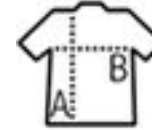

UNISEX POM POM BEANIE

Quality

100% acrylic
1x1 rib knit
75 g

Style

TRENDY
Contrasting cuff
Two-coloured pom pom

Size

TUN

Taille unique