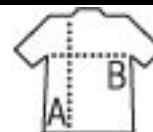

## BANDANA

Quality

Style

80% polyester - 20% cotton

Size

TUN

62 x 62 x 86 cm

### PACKING