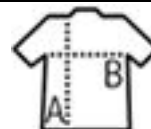

600D POLYESTER BACKPACK WITH REFLECTIVE DETAIL

Quality

100% polyester
 Large main zip compartment
 Front zip pocket
 Adjustable padded and reinforced shoulder straps
 Reflective print on the front pocket

Style

100% polyester - Large main zip compartment - Front zip pocket - Adjustable padded and reinforced shoulder straps - Reflective print on the front pocket

Size

TUN

39 x 26 x 12,5 cm

PACKING

FEATURES

5