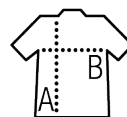

MEN'S MERCERISED JERSEY POLO SHIRT

Quality

JERSEY 145
100% mercerised cotton
145 gsm

Style

Short sleeves
3-button placket
Tone-on-tone buttons
Jersey collar
Taped cuffs and hem

Sizes	S	M	L	XL	XXL	3XL	4XL
A/B	71/49	72/52	73/55	74/58	75/61	76/64	77/67

NEOBLU ARTHUR MEN
03172

PACKAGING

1

20

Carton size : 60 x 40 x 37 cm
Weight per carton : 4,88 KG

CHARACTERISTICS

Deep black

Soft blue