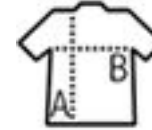

## 600D POLYESTER SHOPPING BAG

Quality

Style

- Magnetic fastener
- Zipped inside pocket
- Removable PE bottom
- Contrasting nylon carrying handles

SOL'S®

Size	TUN
------	-----

23 x 34 x 33 cm

### PACKING