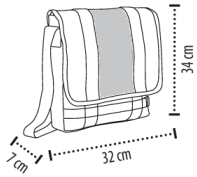

### TALL BEGGAR BAG IN CRINKLE 420D NYLON

**QUALITY :**

Tall beggar's bag with big flap and magnetic press studs  
Large central compartment with zip fastening  
Back patch pocket with zip  
Fully lined inside with 1 detachable pocket + 1 multifunctional pocket and 1 inside zipped pocket  
Canvas cotton adjustable shoulder strap

**CAPACITY** : 7,6 liters

**SIZES** : 7 x 32 x 34 cm

■ standard customization zone (recommended)

**PACKING :**

1

20

weight/box: 9,7 kg  
size/box: 41 x 38 x 31 cm

**COLORS : 1**