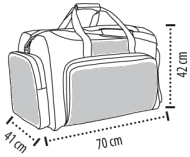

SEGMENTATION : Mid-range

Bags | sport & travel bags

Product Page : 185

SOL'S LEAGUE 120 70140

600D POLYESTER SPORTS BAG

QUALITY :

Large central compartment with semi-circular zip
1 inside zipped pocket
2 side zipped pockets with gusset
1 front zipped pocket
Comfortable handle
Adjustable and removable strap

CAPACITY : 120 liters

SIZES : 41 x 70 x 42 cm

■ standard customization zone (recommended)

PACKING :

1

6

weight/box: 9,5 kg
size/box: 63 x 46 x 15 cm

COLORS : 3