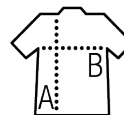

WOMEN'S MERCERISED JERSEY POLO SHIRT

Quality

JERSEY 145  
100% mercerised cotton  
145 gsm

Style

Short sleeves  
5-button placket  
Tone-on-tone buttons  
Jersey collar  
Taped cuffs and hem

Sizes	S	M	L	XL	XXL	3XL
A/B	65/42	66/45	67/48	68/51	69/54	70/57

NEOBLU MARCEL  
WOMEN  
03170

PACKAGING

Carton size : 60 x 40 x 37 cm  
Weight per carton : 3,95 KG

CHARACTERISTICS

Deep black

Soft blue

Night

Optic white