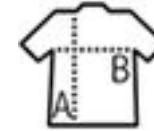

MULTI-PURPOSE HEAVY CANVAS BAG

Quality

CANVAS 420
2 front pockets with faux-leather insert
Contrast carry handle and adjustable shoulder strap
1 inside pocket

Style

2 front pockets with faux-leather insert - Contrast carry handle and adjustable shoulder strap - 1 inside pocket

Size TUN

39 x 42 cm

PACKING

5

40

Carton size
weight :

42 x 40 x 34 cm
13,7 kg

FEATURES