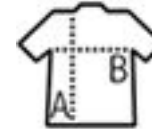

### Style

Large shopping bag - Inside pocket - Large handles: 3x65 cm

SOL'S®

page  
291

### Size TUN

45 x 52 x 12,5 cm