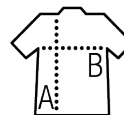

MEN'S SHORT SLEEVE MERCERISED JERSEY T-

Quality

JERSEY 145
100% mercerised cotton
145 gsm

Style

Short sleeves
Mercerised cotton ribbed round neck
Taped cuffs and hem
Neck tape

Sizes	S	M	L	XL	XXL	3XL	4XL
A/B	71/50,5	72/53,5	73/56,5	74/59,5	75/62,5	76/65,5	77/68,5

NEOBLU MARIUS MEN
03164

PACKAGING

Carton size : 60 x 40 x 14 cm
Weight per carton : 3,8 KG

CHARACTERISTICS