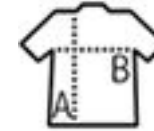

FRENCH TERRY DUFFEL BAG

Quality

FRENCH TERRY 240
80% cotton 20% polyester
Multi-purpose soft duffel bag
Zip fastening
1 inside pocket
Large handles: 4x57 cm

Style

80% cotton 20% polyester - Multi-purpose soft duffel bag -
Zip fastening - 1 inside pocket - Large handles: 4x57 cm

Size

TUN

25 x 45 cm

PACKING

5

50

Carton size
weight :

47 x 44 x 32 cm
12 kg