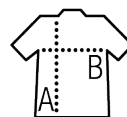

WOMEN'S SHORT SLEEVE MERCERISED JERSEY T-

Quality

JERSEY 145
100% mercerised cotton
145 gsm

Style

Short sleeves
Mercerised cotton ribbed round neck
Taped cuffs and hem
Neck tape

Sizes	S	M	L	XL	XXL	3XL
A/B	65/42	66/45	67/48	68/51	69/54	70/57

NEOBLU GABIN WOMEN
03163

PACKAGING

Carton size : 60 x 40 x 14 cm
Weight per carton : 3,5 KG

CHARACTERISTICS