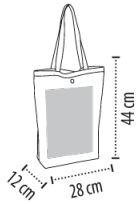

### REVERSIBLE PLAIN COLOR SHOPPING BAG

**QUALITY :**

Polycotton: 80% polyester 20% cotton  
Snap fastener  
Double carrying handles 2,5x 60cm

**CAPACITY :** 14,8 liters

**SIZES :** 12 x 28 x 44 cm

■ standard customization zone (recommended)

**PACKING :**

weight/box: 10 kg  
size/box: 50 x 40 x 20 cm

**COLORS : 3**

Red - 145

Black - 312

Turquoise - 320

**UNIVERSES :** Very Fashion