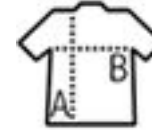

FRENCH TERRY SHOPPING BAG

Quality

FRENCH TERRY 240
80% cotton 20% polyester
Fashionable multi-purpose soft bag
Velcro® fastening
1 inside pocket
Large handles: 4x70 cm

Style

80% cotton 20% polyester - Fashionable multi-purpose soft bag -
Velcro® fastening - 1 inside pocket - Large handles: 4x70 cm

Size

TUN

43 x 42 x 15 cm

PACKING

FEATURES

10

50

Carton size
weight :

56 x 56 x 30 cm
10,3 kg

NEW

White

Black

Grey melange