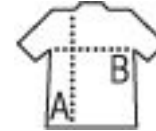

SOL'S®

LUNA

02097

STRIPED JERSEY SHOPPING BAG

Quality

JERSEY 150
Dyed yarn
100% cotton

Style

65 cm long handles

Size

TUN

37 x 42 cm

PACKING

FEATURES

10

50

Carton size
weight :

45 x 38 x 25 cm
4 kg

New!

White / Navy

White / Red