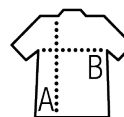

WOMEN'S HOODED T-SHIRT

Quality

INTERLOCK 240
96.5% cotton - 3.5% elastane
240 gsm

Style

Long sleeves
Hood

Sizes	S	M	L	XL	XXL	3XL
A/B	64/42	66/45	68/48	70/51	72/54	74/57

NEOBLU ARTHUR
WOMEN
03173

PACKAGING

Carton size : 60 x 40 x 22 cm
Weight per carton : 9,5 KG

CHARACTERISTICS

Deep black

Night

Optic white