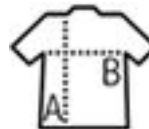

KIDS' GOALKEEPER SHIRT

Quality

100% flat polyester
Weight: 140 gsm

Style

Raglan sleeves
Contrasted mesh inserts in the sides and sleeves
Embroidered contrasting logo and brand
Long sleeves with ribbed cuffs
Padded elbows to absorb impacts
Longer rounded back hem

SOL'S
TEAMWEAR

Size	08A	12A
------	-----	-----

PACKING

5

50

Carton size
weight :

60 x 40 x 24 cm
11 kg

FEATURES