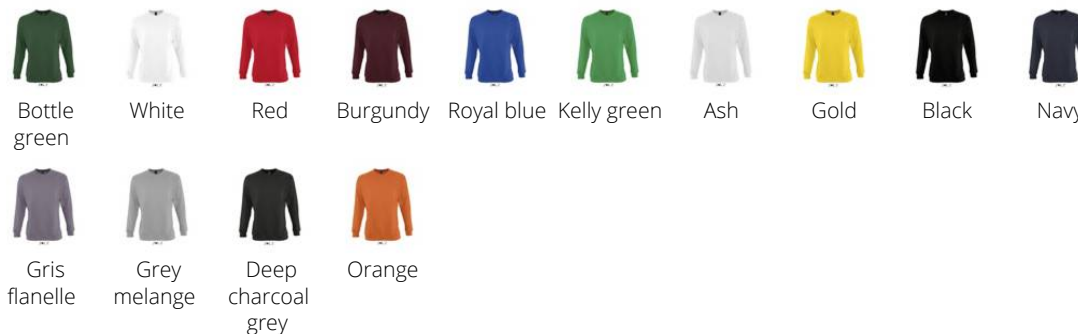

### Quality

280 BRUSHED FLEECE  
Brushed fleece lining  
50% cotton - 50% polyester  
Reinforcing tape on collar  
Elastane rib cuffs, collar and hem

### FEATURES

**BIG  
SIZE**

**TOP  
1**

NEW SUPREME KIDS  
13249

NEW SUPREME KIDS  
13249