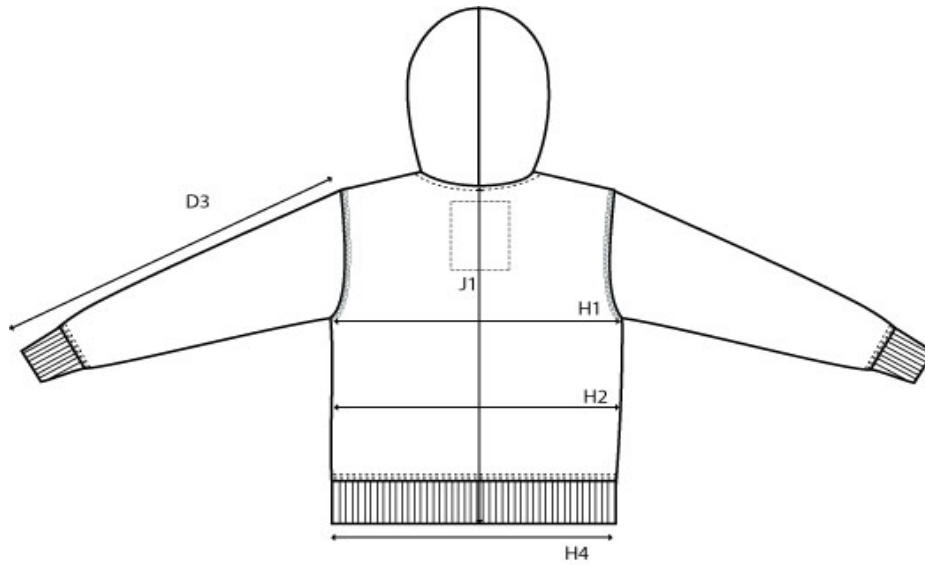

SIZE AND FIT: MICHIGAN

MICHIGAN MENS

Measurement (in cm)	Diagram	S	M	L	XL	XXL	3XL	4XL
Sleeve Length	D3	65,5	67,25	69	70,75	72,5	74,25	76
Chest Width	H1	51	54	57	60	63	66	69
Waist	H2	50	53	56	59	62	65	68
Bottom Width	H4	44	47	50	53	56	59	62
Full Length	J1	65	67	69	71	73	75	77

MICHIGAN LADIES

Measurement (in cm)	Diagram	XS	S	M	L	XL	XXL
Sleeve Length	D3	60	61	62	63	64	65
Chest Width	H1	43	46	49	52	55	58
Waist	H2	40	43	46	49	52	55
Bottom Width	H4	37	40	43	46	49	52
Full Length	J1	57	59	61	63	65	67