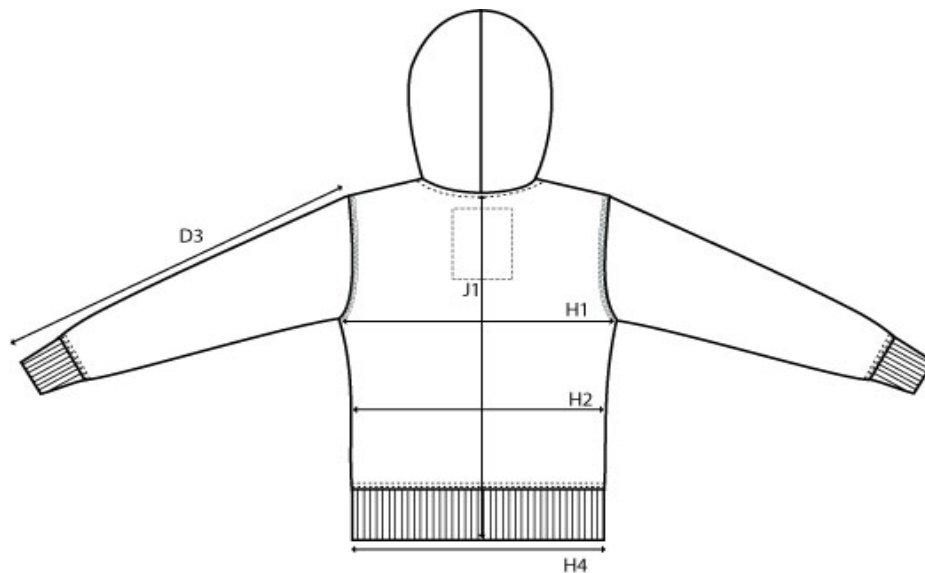

SIZE AND FIT: MICHIGAN

MICHIGAN MENS

Measurement (in cm)	Diagram	S	M	L	XL	XXL	3XL	4XL
Sleeve Length	D3	65,5	67,25	69	70,75	72,5	74,25	76
Chest Width	H1	51	54	57	60	63	66	69
Waist	H2	50	53	56	59	62	65	68
Bottom Width	H4	44	47	50	53	56	59	62
Full Length	J1	65	67	69	71	73	75	77

MICHIGAN LADIES

Measurement (in cm)	Diagram	XS	S	M	L	XL	XXL
Sleeve Length	D3	60	61	62	63	64	65
Chest Width	H1	43	46	49	52	55	58
Waist	H2	40	43	46	49	52	55
Bottom Width	H4	37	40	43	46	49	52
Full Length	J1	57	59	61	63	65	67