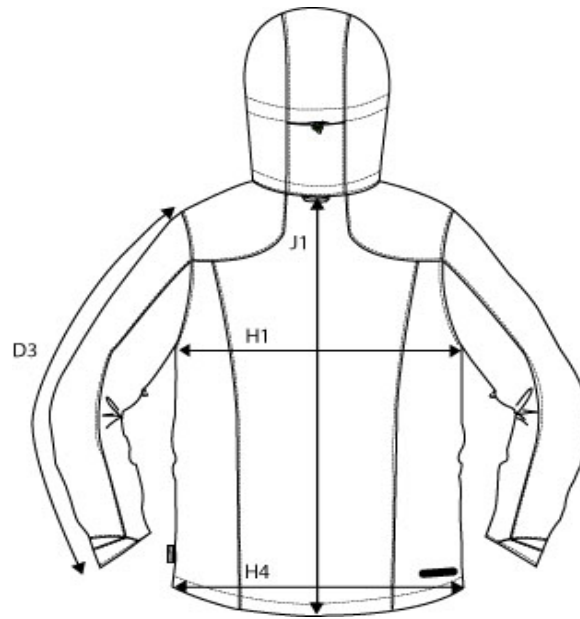

SIZE AND FIT: WHISTLER

WHISTLER MENS

Measurement (in cm)	Diagram	S	M	L	XL	XXL	3XL	4XL
Sleeve Length	D3	65.5	67.25	69	70.75	72.5	74.25	76
Chest Width	H1	56	59	62	65	68	71	74
Bottom Width	H4	54	57	60	63	66	69	72
Full Length	J1	71	74	77.5	81	84.5	88	91

WHISTLER LADIES

Measurement (in cm)	Diagram	XS	S	M	L	XL	XXL
Sleeve Length	D3	61.5	62.5	63.5	64.5	65.5	66.5
Chest Width	H1	49	52	55	58	61	64
Waist	H2	46	49	52	55	58	61
Bottom Width	H4	49	52	55	58	61	64
Full Length	J1	66	69	71	73.5	76	78.5