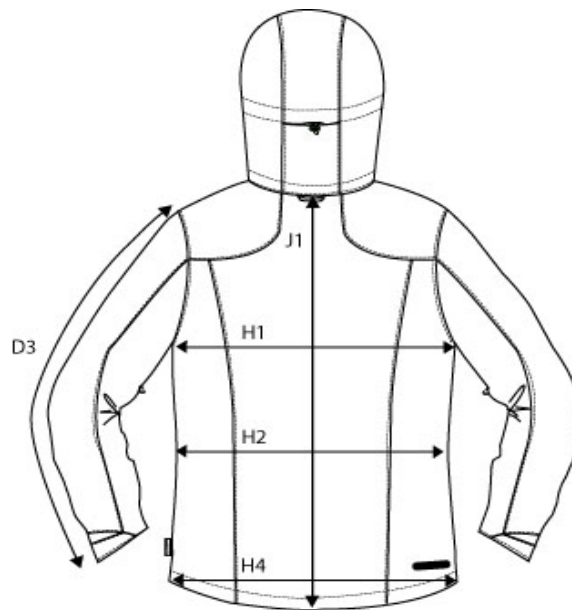

SIZE AND FIT: WHISTLER

WHISTLER MENS

Measurement (in cm)	Diagram	S	M	L	XL	XXL	3XL	4XL
Sleeve Length	D3	65.5	67.25	69	70.75	72.5	74.25	76
Chest Width	H1	56	59	62	65	68	71	74
Bottom Width	H4	54	57	60	63	66	69	72
Full Length	J1	71	74	77.5	81	84.5	88	91

WHISTLER LADIES

Measurement (in cm)	Diagram	XS	S	M	L	XL	XXL
Sleeve Length	D3	61.5	62.5	63.5	64.5	65.5	66.5
Chest Width	H1	49	52	55	58	61	64
Waist	H2	46	49	52	55	58	61
Bottom Width	H4	49	52	55	58	61	64
Full Length	J1	66	69	71	73.5	76	78.5